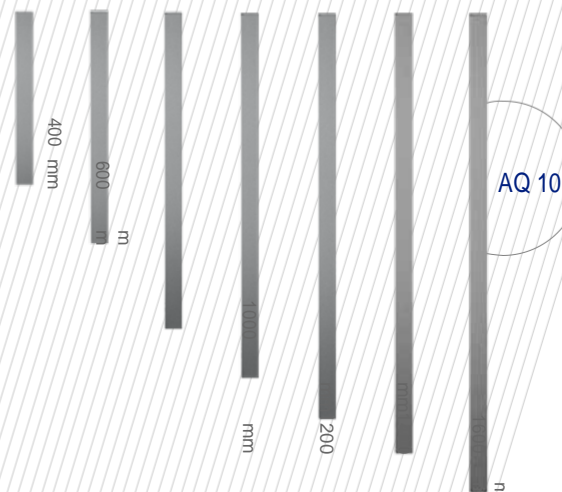

//Štvorhranné madlá

kolmé uchytenie
rozmer 40 x 20 mm
alebo 40 x 40 mm

- AQ 1020 400
- AQ 1020 600
- AQ 1020 800
- AQ 1020 1000
- AQ 1020 1200
- AQ 1020 1400
- AQ 1020 1600

- AQ 1040 400
- AQ 1040 600
- AQ 1040 800
- AQ 1040 1000
- AQ 1040 1200
- AQ 1040 1400
- AQ 1040 1600