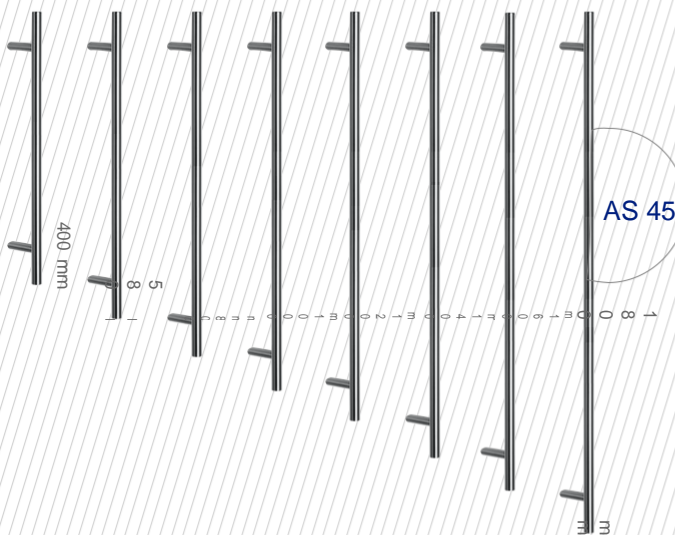

uchytenie pod uhlom 45°
priemer 30 mm

- AS 45 400
- AS 45 580
- AS 45 800
- AS 45 1000
- AS 45 1200
- AS 45 1400
- AS 45 1600
- AS 45 1800

//Štvorhranné madlá

kolmé uchytenie
rozmer 40 x 20 mm
alebo 40 x 40 mm