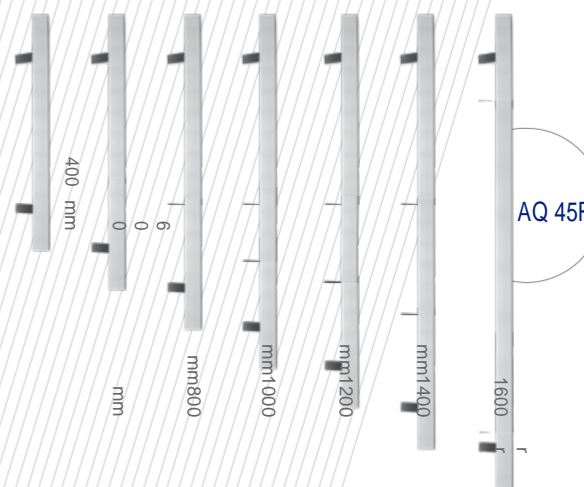

uchytenie pod uhlom
45° rozmer 40 x 20 mm
alebo 40 x 40 mm

- AQ 4520R 400
- AQ 4520R 600
- AQ 4520R 800
- AQ 4520R 1000
- AQ 4520R 1200
- AQ 4520R 1400
- AQ 4520R 1600

- AQ 4540R 400
- AQ 4540R 600
- AQ 4540R 800
- AQ 4540R 1000
- AQ 4540R 1200
- AQ 4540R 1400
- AQ 4540R 1600